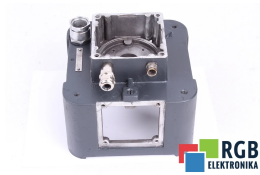

## BACK COVER FOR MOTOR 1HU3102-0AH01-Z Z G45 SIEMENS

Used SIEMENS 1HU3102-0AH01-Z Z:G45 COVER  
 Tested and cleaned.  
 24 months guarantee  
 Dedicated courier  
 Delivery across Europe even in 24h

### TECHNICAL DATA

MANUFACTURER	SIEMENS
MODEL	1HU3102-0AH01-Z Z:G45 COVER
CATEGORY	Front and back covers for motor
WEIGHT [KG]	3.0
HEIGHT [CM]	19.0
LENGTH [CM]	19.0
WIDTH [CM]	15.5

24/7 SUPPORT AVAILABLE  
[+48 71 750 09 78](tel:+48717500978)